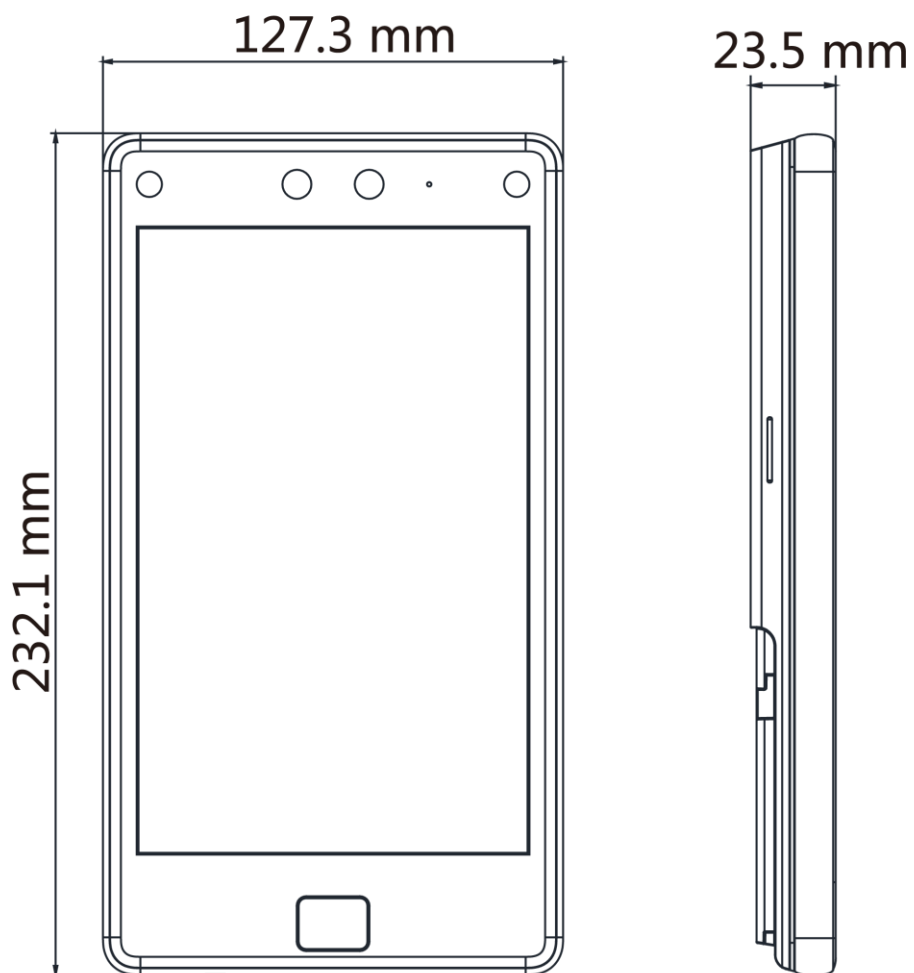

Time synchronization	Support
General	
Power supply method	12 VDC/24 VDC Power Adapter
Power supply	12-24 VDC, 3 A, Standard PoE
Working temperature	-30 °C to 60 °C (-22 °F to 140 °F)
Working humidity	0 to 90% (No condensing)
Dimensions	127.3 mm × 232.1 mm × 23.5 mm (5.0" × 9.1" × 0.9")
Protective level	IP65

▪ **Available Model**

DS-K1T680DF-E1

▪ **Dimension**