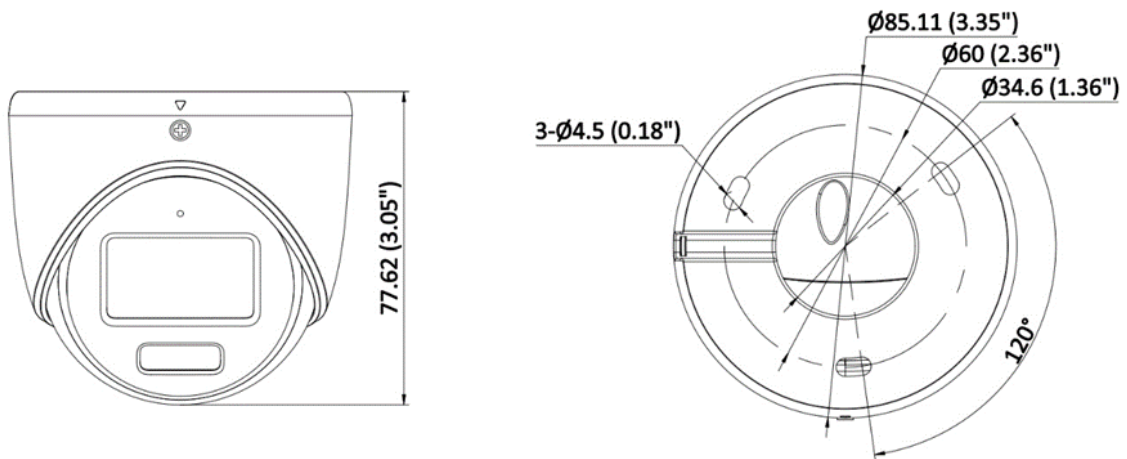

▪ Specification

Camera	
Image Sensor	2 MP CMOS
Max. Resolution	1920 (H) × 1080 (V)
Min. Illumination	0.001 Lux @ (F1.0, AGC ON), 0 Lux with white light
Shutter Time	PAL: 1/25 s to 1/50,000 s; NTSC: 1/30 s to 1/50,000 s
Day & Night	ICR
Angle Adjustment	Pan: 0° to 360°, Tilt: 0° to 75°, Rotate: 0° to 360°
Signal System	PAL/NTSC
Lens	
Lens Type	2.8 mm and 3.6 mm fixed focal lens
Focal Length & FOV	2.8 mm, horizontal FOV: 105°, vertical FOV: 56°, diagonal FOV: 126° 3.6 mm, horizontal FOV: 84°, vertical FOV: 46°, diagonal FOV: 98°
Lens Mount	M12
Illuminator	
Supplement Light Type	IR, White Light
Supplement Light Range	IR: Up to 20 m, White Light: Up to 20 m
Smart Supplement Light	Yes
Image	
Image Parameters Switch	STD/HIGH-SAT/HIGHLIGHT
Image Settings	Brightness, Sharpness, Anti-banding, AGC
Frame Rate	TVI: 1080p @25 fps/30 fps CVI: 1080p @25 fps/30 fps AHD: 1080p @25 fps/30 fps CVBS: PAL/NTSC
Day/Night Mode	Auto/Color/BW (Black and White)
Wide Dynamic Range (WDR)	Digital WDR
Noise Reduction	3D DNR/2D DNR
White Balance	Auto, Manual
Image Enhancement	DWDR, BLC, HLC, Global
Interface	
Video Output	Switchable TVI/AHD/CVI/CVBS
General	
Material	Metal
Power	12 VDC ± 25%, max. 2.9 W, *You are recommended to use one power adapter to supply the power for one camera.
Dimension	Ø85.11 mm × 77.62 mm (Ø3.35" × 3.05")
Weight	Approx. 320 g (0.71 lb.)
Operating Condition	-40 °C to 60 °C (-40 °F to 140 °F). Humidity 90% or less (non-condensing)
Communication	HIKVISION-C
Language	English

Approval

Protection	IP67
------------	------

▪ **Available Model**

DS-2CE70DF0T-LMFS(2.8mm)

DS-2CE70DF0T-LMFS(3.6mm)

▪ **Dimension**

Unit:mm (inch)

▪ **Accessory**

▪ **Optional**

DS-1272ZJ-110-TRS Wall Mount	DS-2280ZJ Wall Mount	DS-1275ZJ-SUS Vertical Pole Mount	DS-1276ZJ-SUS Corner Mount	DS-1280ZJ-XS Junction Box

Headquarters

No.555 Qianmo Road, Binjiang District,
Hangzhou 310051, China
T +86-571-8807-5998
www.hikvision.com