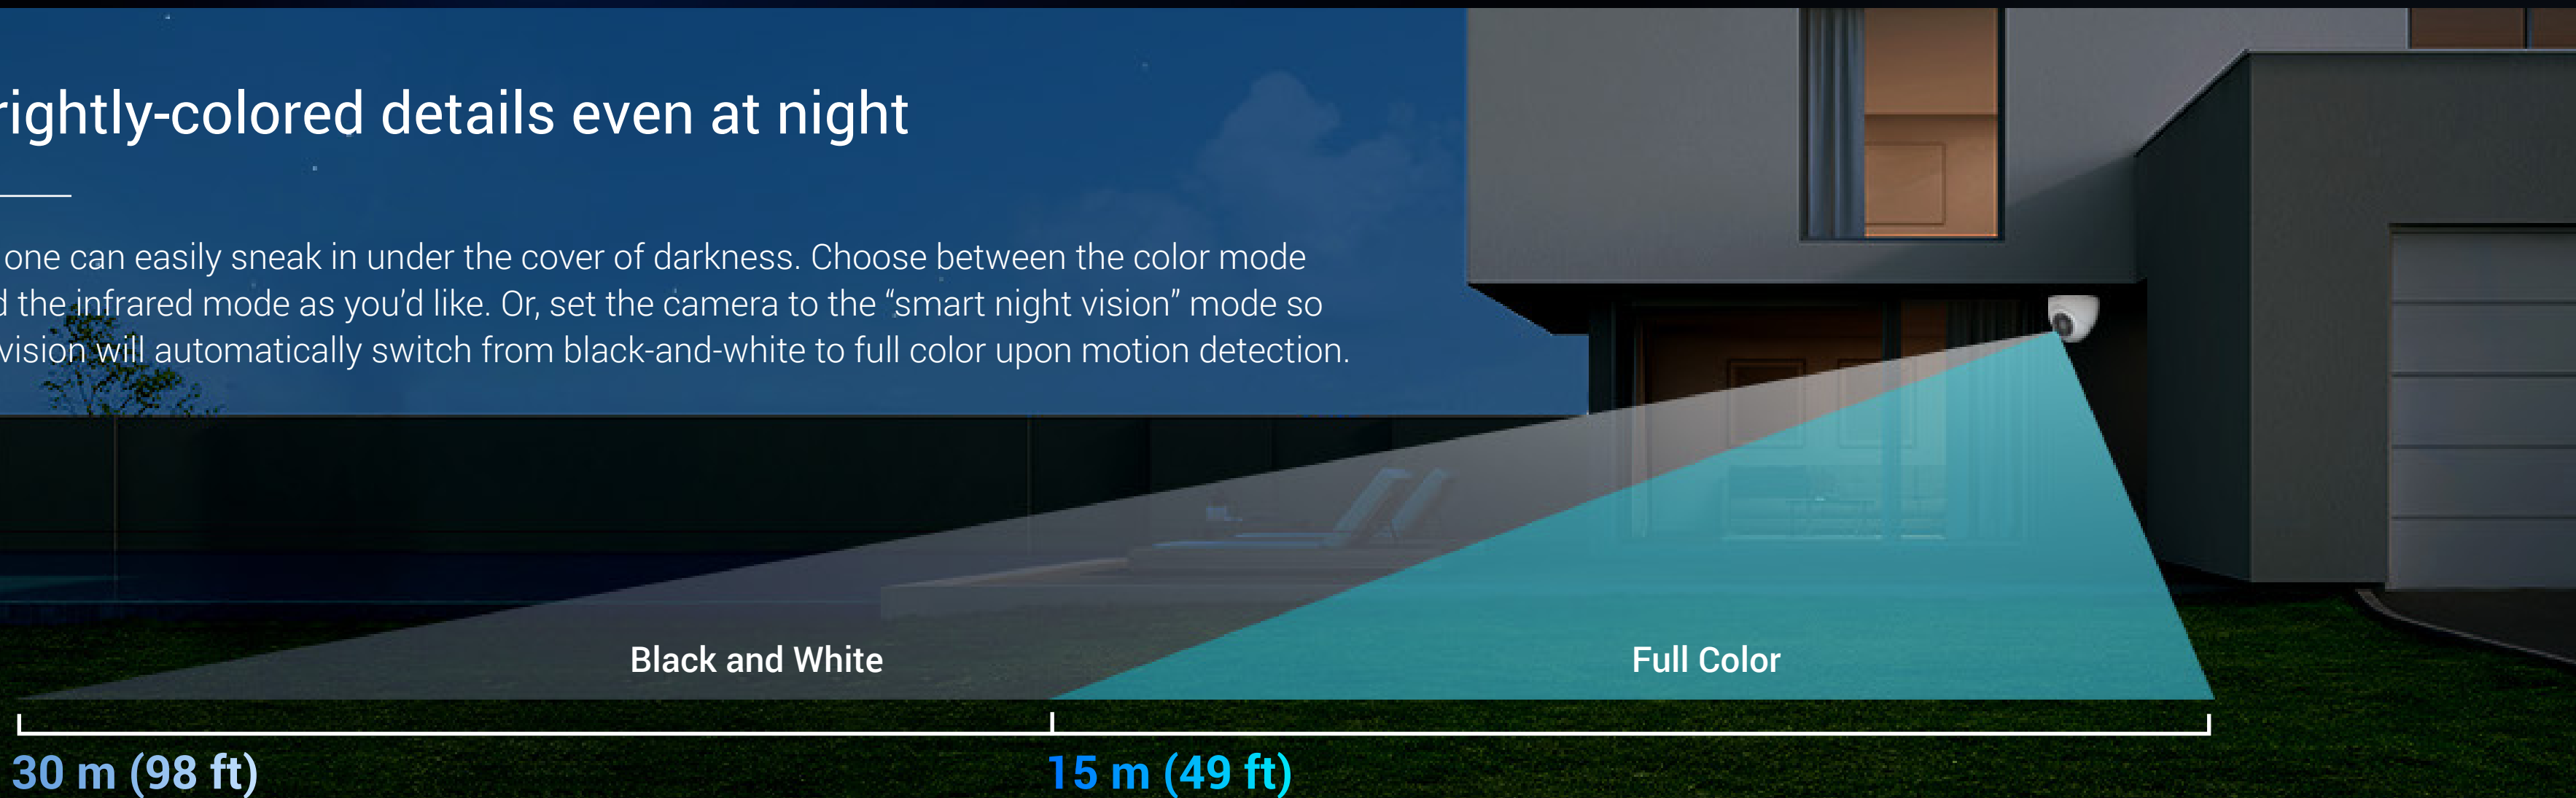

H4 **2K**

Wi-Fi Smart Home Camera

Simple yet solid security solution

The H4 holds decent value for almost all security needs as a dome camera. With a pack of smart features, technically advanced 2K resolution, and sturdy design, it is the right one to pick if you want to cover larger or busier spaces. In addition, everything that matters can be viewed and managed in a super easy way on EZVIZ's mobile app.

The camera's on-board AI algorithm helps it identify moving people and vehicles in particular. It reduces alerts caused by falling leaves or flying insects, and informs you when someone parks in your property area without permission.

AI-Powered Human / Vehicle Shape Detection

Customizable Detection Zone

No Subscription Fee

Hard to lose any important detail

Bringing its vision to 2K, the camera can render vivid, clear images in all lighting conditions. Even visitors backlit by the sun can be seen in clarity, without appearing dark in an overly exposed background.

Brightly-colored details even at night

No one can easily sneak in under the cover of darkness. Choose between the color mode and the infrared mode as you'd like. Or, set the camera to the "smart night vision" mode so its vision will automatically switch from black-and-white to full color upon motion detection.