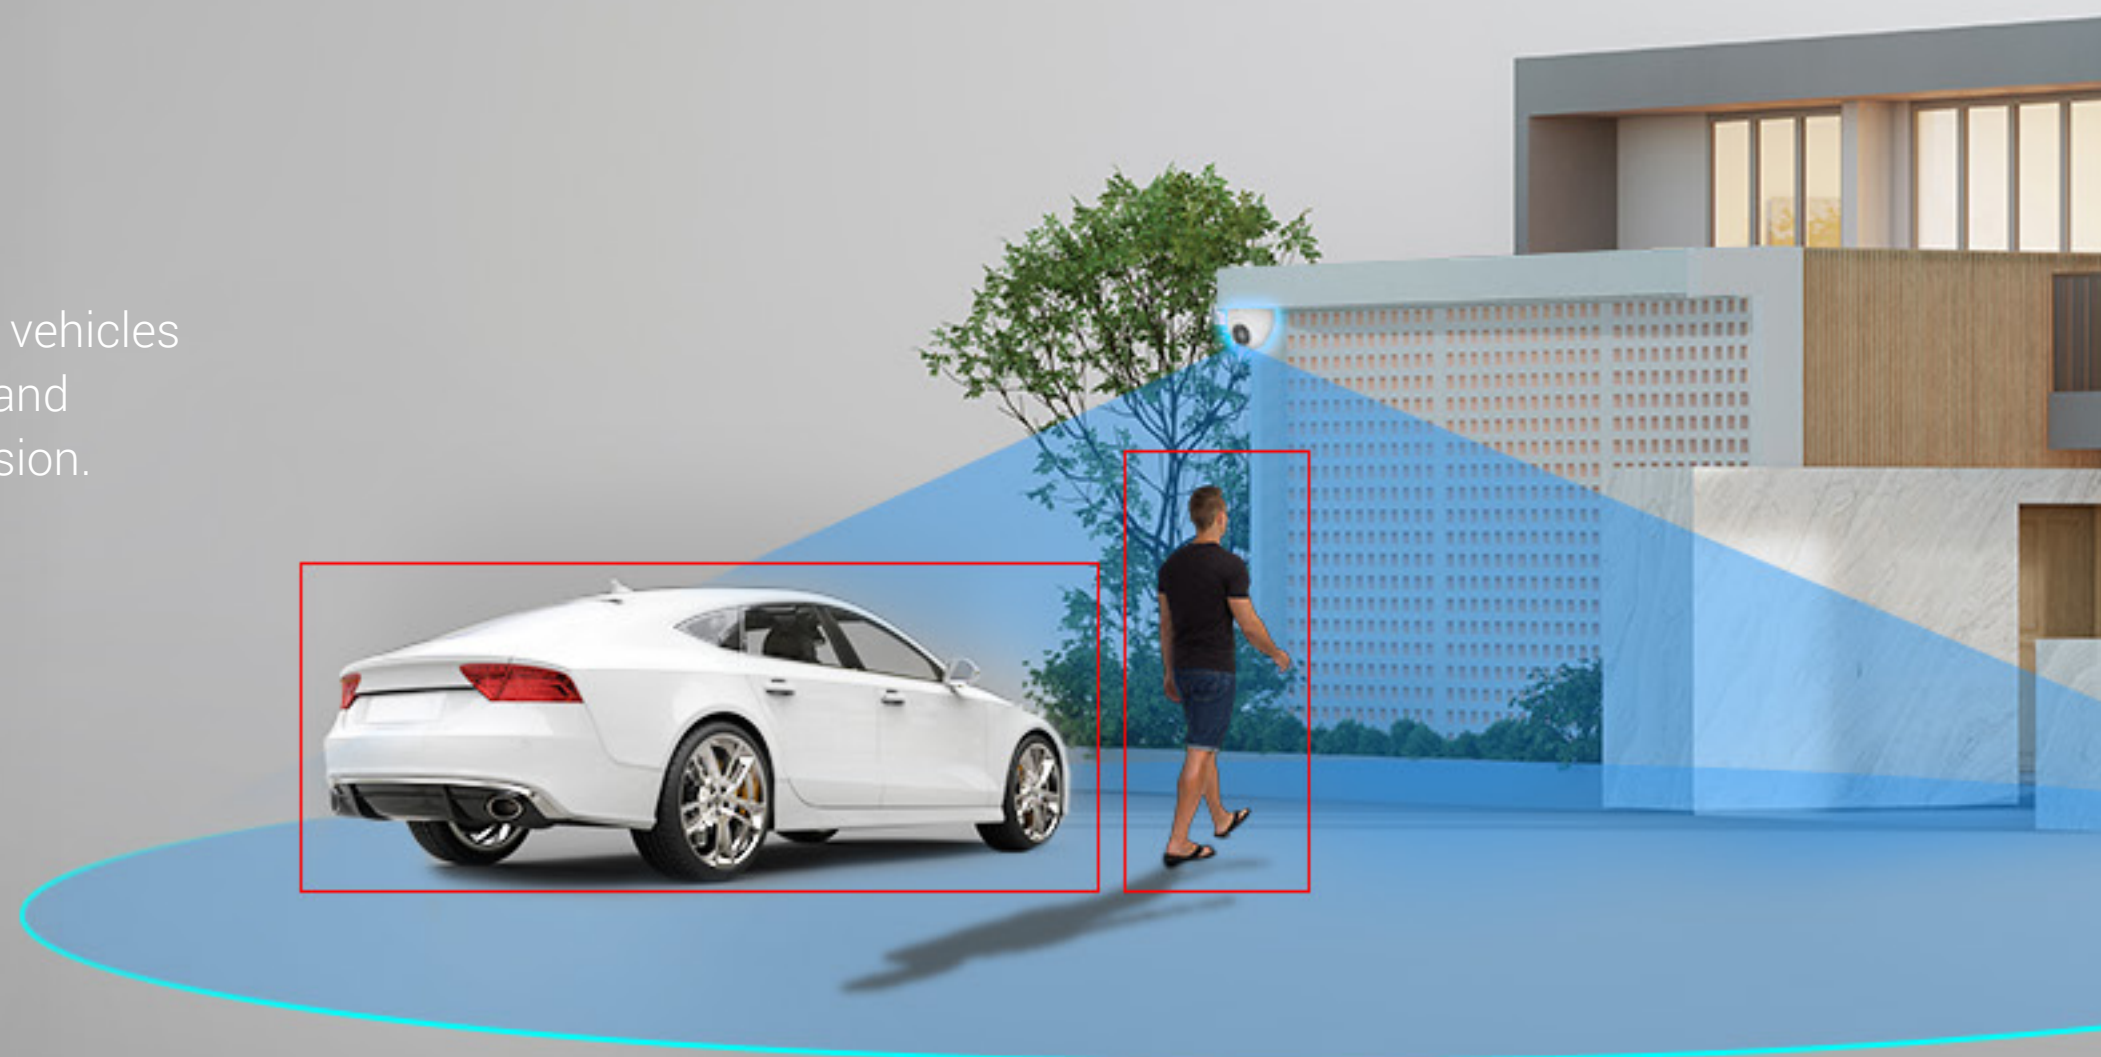

H4 **2K**

Wi-Fi Smart Home Camera

Simple yet solid security solution

The H4 holds decent value for almost all security needs as a dome camera. With a pack of smart features, technically advanced 2K resolution, and sturdy design, it is the right one to pick if you want to cover larger or busier spaces. In addition, everything that matters can be viewed and managed in a super easy way on EZVIZ's mobile app.

Whether it's outdoors or indoors, to protect your home or your business, the H4 serves as a compact and powerful security solution that plugs-in for 24/7 peace of mind.

On-device AI for smarter detection

The camera's on-board AI algorithm helps it identify moving people and vehicles in particular. It reduces alerts caused by falling leaves or flying insects, and informs you when someone parks in your property area without permission.

AI-Powered Human / Vehicle Shape Detection

Customizable Detection Zone

No Subscription Fee

Hard to lose any important detail

Bringing its vision to 2K, the camera can render vivid, clear images in all lighting conditions. Even visitors backlit by the sun can be seen in clarity, without appearing dark in an overly exposed background.