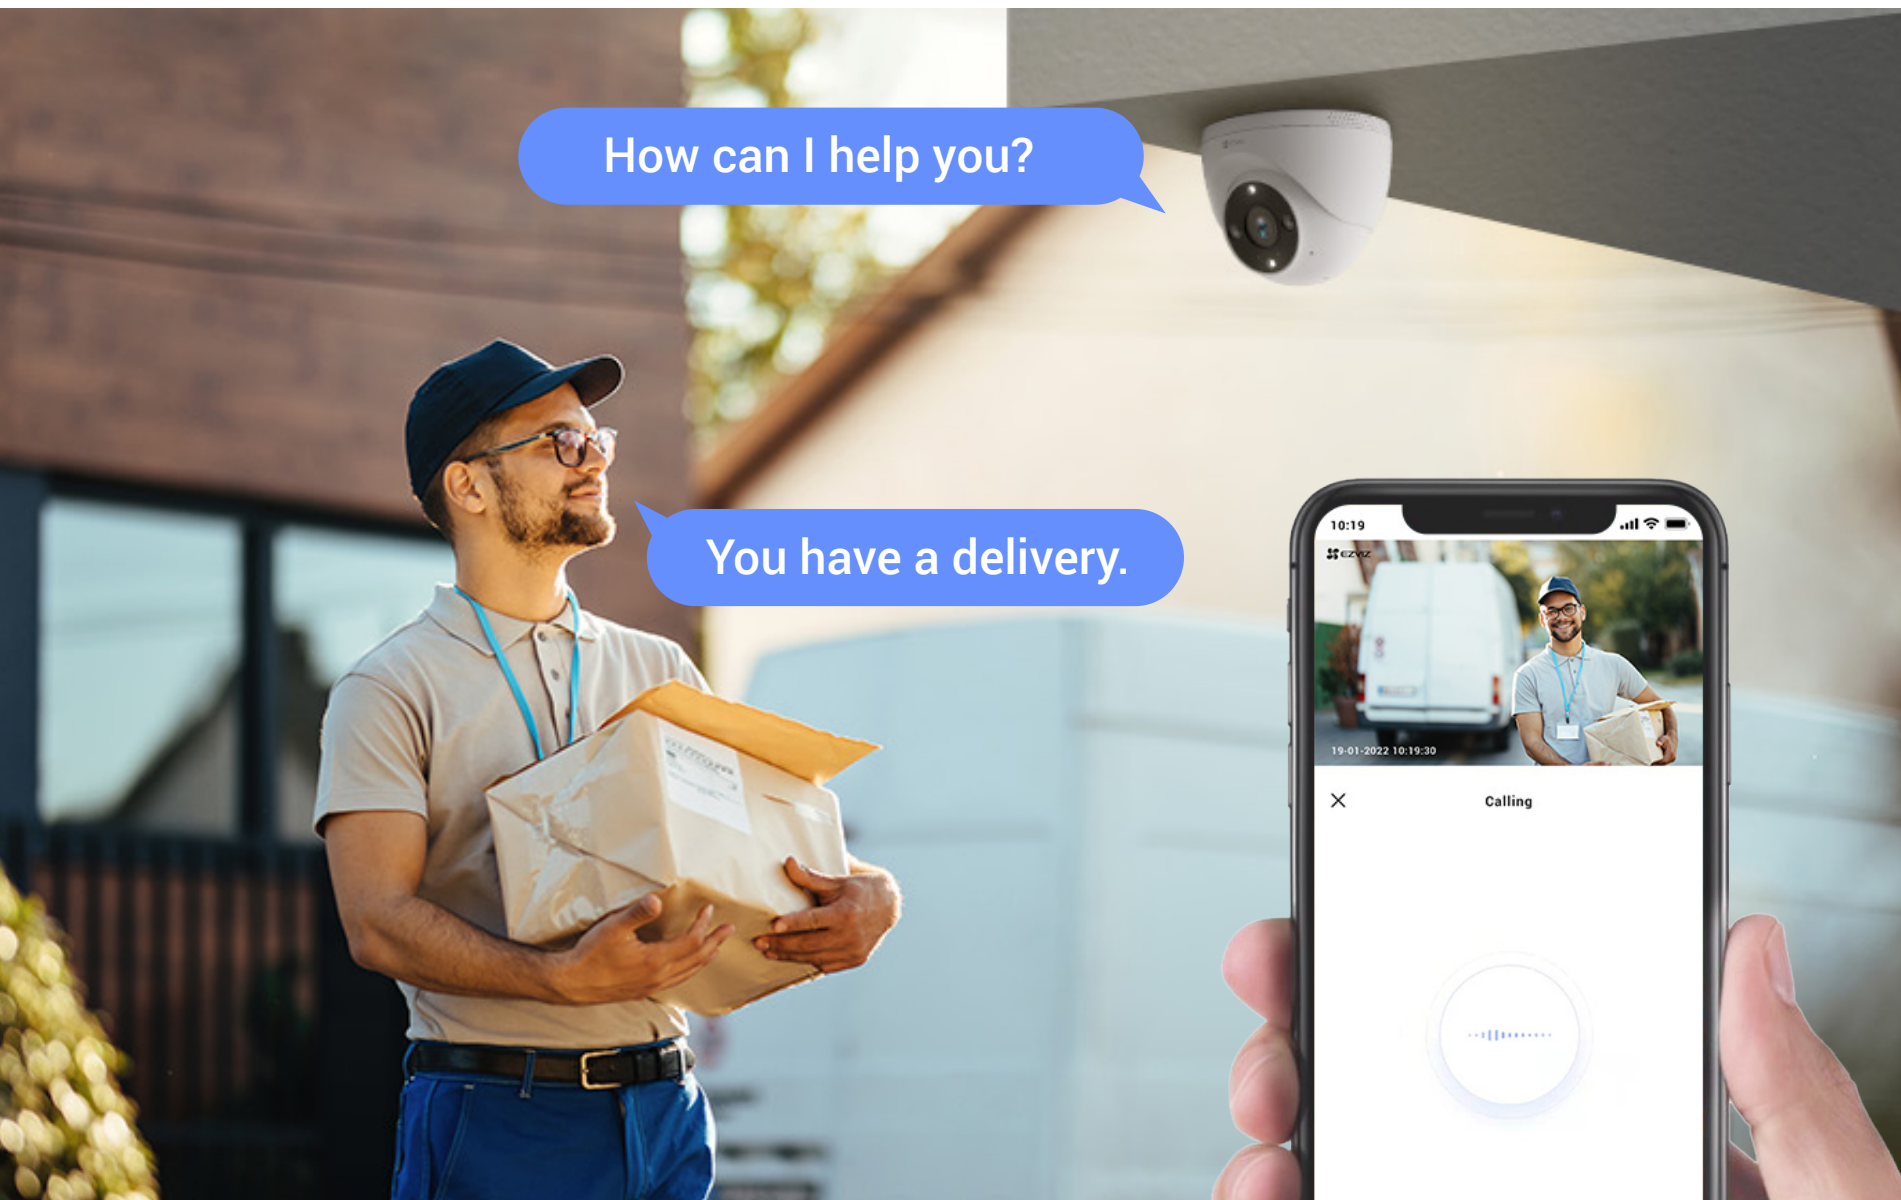

Hear what's happening

It is easier than ever to hear and see what's happening in your backyard wherever you are. The built-in dual-mic gives the H4 a big boost in picking up audio clearly, pushing the pickup distance to a remarkable 15 meters.

Greeting can be this easy

Enjoy two-way communication by simply using your phone. Or, pre-record specific voice messages that automatically play when people are detected on camera.