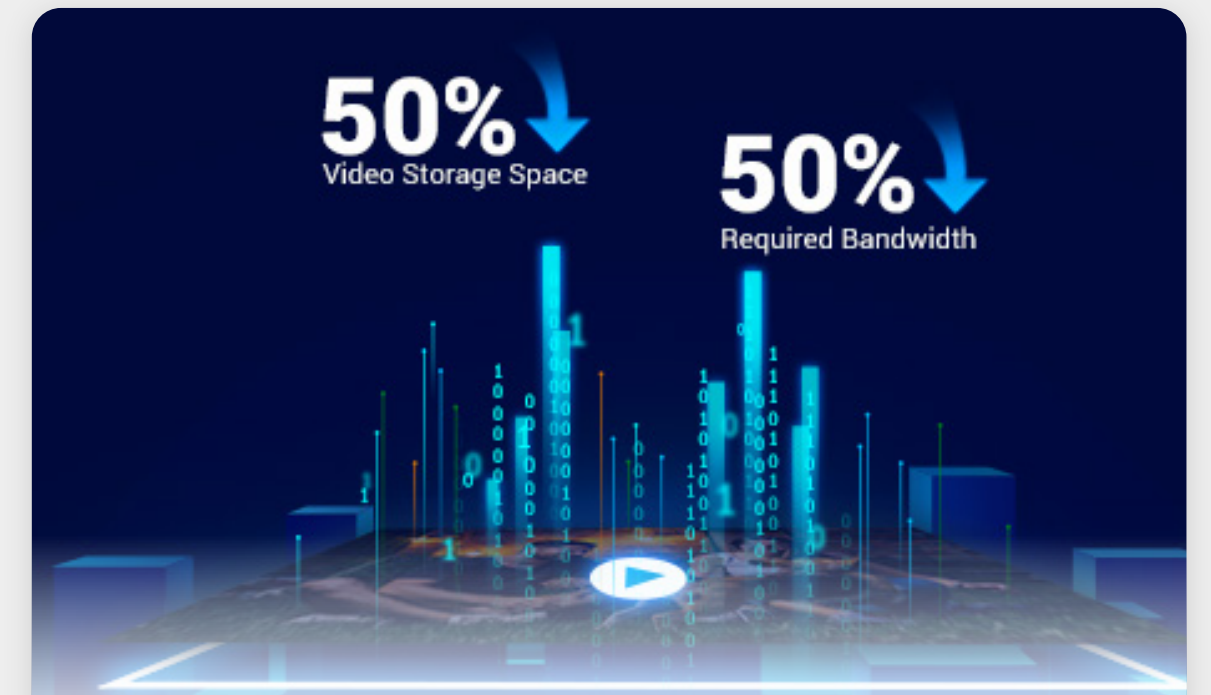

Upon detection of intruders, the camera will set off a loud siren and flash spotlights for on-site deterrence.

Stable Wi-Fi connection

The H4 boosts up to 200m Wi-Fi coverage thanks to its high-performance dual antennas⁵. It also offers wired options for further convenience.

Dual storage options

Safely store important moments or cute memories on a large local storage card, or by subscribing to the EZVIZ CloudPlay.

H.265 video technology

H.265 creates a smoother viewing experience while only using about 50% of the data storage space required by cameras with H.264.