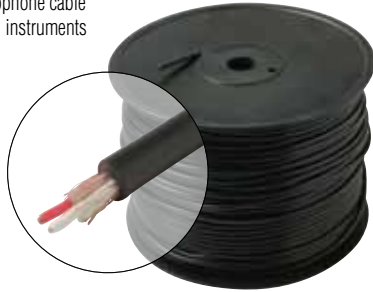

### Bulk Microphone Cable

- High reliability, professional microphone cable
- Suitable for microphones, musical instruments and home entertainment
- 22 AWG Center conductors
- Low-loss copper shield
- 2-Conductor
- Black ultra-flexible rubber jacket
- Supplied in spool

**256-210** 500' 2C Microphone Cable  
**256-220** 1000' 2C Microphone Cable

### Bulk Flat Modular Cable

- Flat modular cable – PVC jacket
- Suitable for telephone, VoIP telephony applications
- 28 AWG Stranded conductors
- Supplied in spool

**300-840** 1000' 4C Flat Modular Cable, BK, IV, SL, [A]  
**300-860** 1000' 6C Flat Modular Cable, IV, SL, [B]  
**300-880** 1000' 8C Flat Modular Cable, SL, [C]

### Bulk Flat Modular Cable

- UL Listed flat modular cable – PVC jacket
- Suitable for Telephone, VoIP telephony applications
- 26 AWG Stranded conductors
- Supplied in spool

**301-840** 1000' 4C Flat Telephone Cable UL, SL, [A]  
**301-880** 1000' 8C Flat Telephone Cable UL, SL, [C]