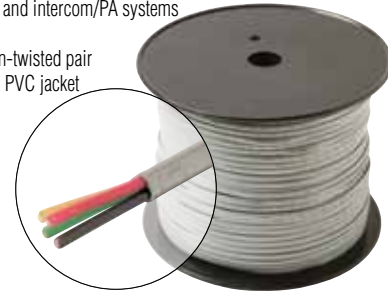

### Bulk Flat Modular Cable

- Flat modular cable – PVC jacket
- Suitable for telephone, VoIP telephony applications
- 28 AWG Stranded conductors
- Supplied in spool

**300-840** 1000' 4C Flat Modular Cable, BK, IV, SL, [A]  
**300-860** 1000' 6C Flat Modular Cable, IV, SL, [B]  
**300-880** 1000' 8C Flat Modular Cable, SL, [C]

### Bulk Flat Modular Cable

- UL Listed flat modular cable – PVC jacket
- Suitable for Telephone, VoIP telephony applications
- 26 AWG Stranded conductors
- Supplied in spool

**301-840** 1000' 4C Flat Telephone Cable UL, SL, [A]  
**301-880** 1000' 8C Flat Telephone Cable UL, SL, [C]

### Bulk Round Station Wire

- Suitable for single-line telephone and intercom/PA systems
- 24 AWG Solid conductors
- 4 Conductor or 6 conductor – non-twisted pair
- Color-Coded, unshielded – beige PVC jacket
- 1000' Lengths
- Supplied in spool and pull box

### UTP Category-3 Bulk Cable

- 2, 3 or 4-Pair grey category-3 cable
- Unshielded twisted pair (UTP) voice grade communications cable
- Suitable for telephone and security systems
- 24 AWG Solid copper conductors
- Flame retardant type CM
- Suitable for indoor installations
- UL/cUL