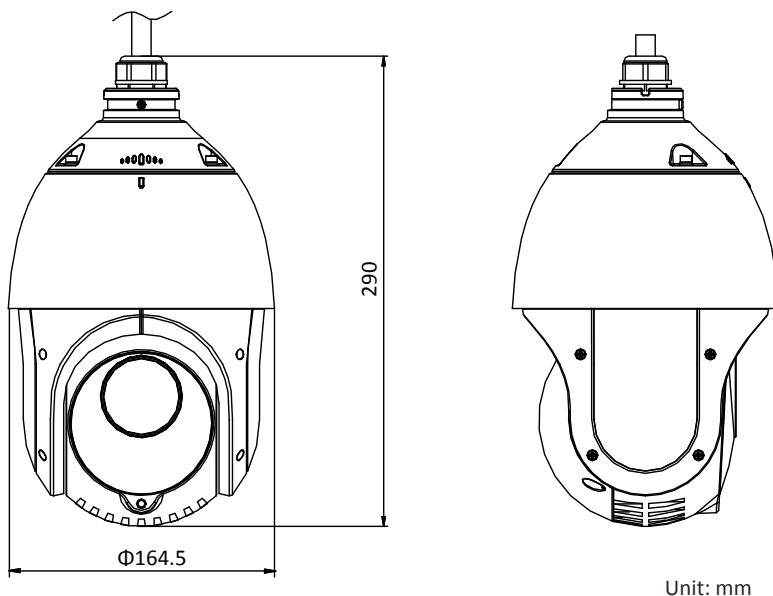

Protection Level	IP66 Standard, 4000V Lightning Protection, Surge Protection and Voltage Transient Protection
Material	ADC 12, PC, PC+10% GF
Dimensions	Φ 164.5 mm × 290 mm (Φ 6.48" × 11.42")
Weight	Approx. 2 kg (4.41 lb)

DORI

The DORI (detect, observe, recognize, identify) distance gives the general idea of the camera ability to distinguish persons or objects within its field of view.

It is calculated based on the camera sensor specification and the criteria given by EN 62676-4: 2015.

DORI	Detect	Observe	Recognize	Identify
Definition	25 px/m	63 px/m	125 px/m	250 px/m
Distance (Tele)	1600.0 m (5249.3 ft)	634.9 m (2083.1 ft)	320.0 m (1049.9 ft)	160.0 m (524.9 ft)

Available Model

DS-2DE4225IW-DE (E), 12 VDC & PoE (802.3 at, class4)

Dimensions