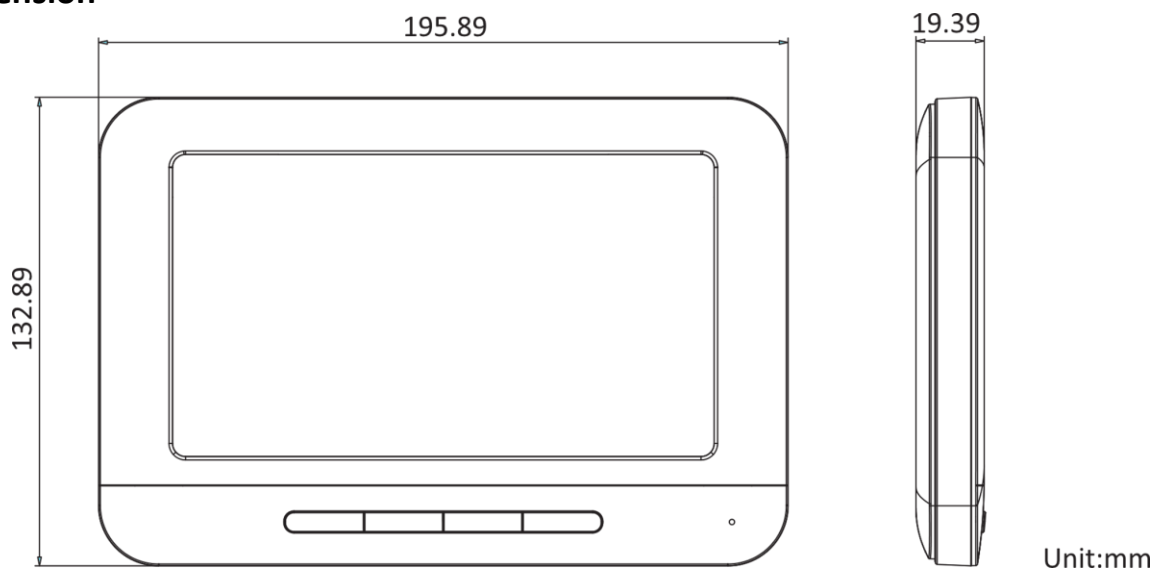

▪ **Specification**

Audio parameters	
Audio Input	Built-in Omnidirectional Microphone
Audio Output	Built-in Loudspeaker
Audio Quality	Noise Suppression and Echo Cancellation
General	
Power Supply	12 VDC
Power Consumption	≤ 5 W
Working temperature	-10° C to + 55° C (14° F to 131° F)
Working humidity	10% to 90%
Dimensions (L x W x H)	195.8 mm × 132.8 mm × 18.39 mm (7.7" × 5.2" × 0.7")
Door station	
Power supply	12 VDC

▪ **Available Model**

DS-KH2220-S

▪ **Dimension**