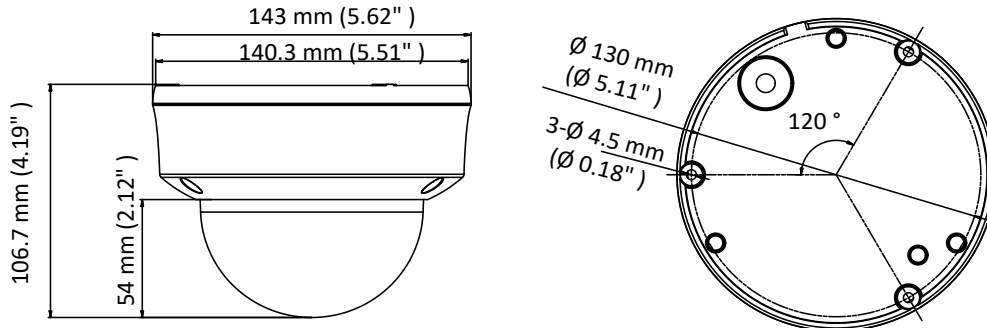

Order Model

HWT-D340-VF

Dimension